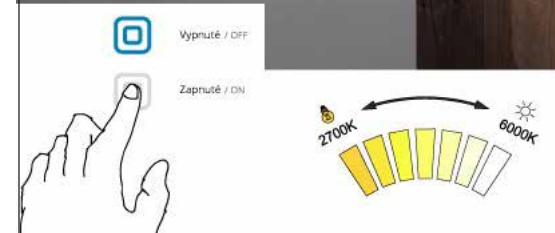

Hanging toilet
Aquablade rinse
Slim toilet seat
Bidet preparation

Design bathroom accessories

RIHO
Pure Beauty

Czech manufacturer
Glass surface treatment
Design door hinges

GROHE

NIMCO[®]

LED mirrors
with touch lightning